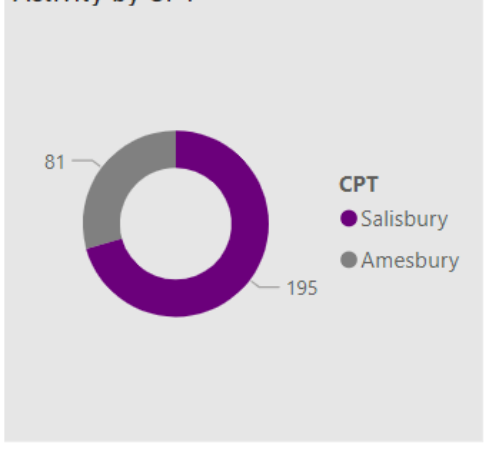

Activity by CPT