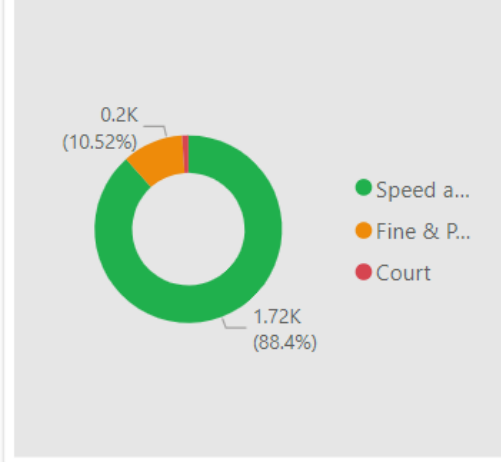

CSEO – Southern Wiltshire Area Board - 1 January 2023 to 22 October 2024

CSEO Activity Dashboard

Outcomes are dependent on previous convictions and history

1,715.00
No. Speed awareness co...

204.00
No. Fine & Points

21.00
No. Court

49
No. of Locations

Location	Year	Month	Speed awareness course	Fine & Points	Court	CPT	Area Board
Coombe Bissett - Deegan House	2023	November	72.00	10.00	0.00	Salisbury	Southern Wiltshir
Coombe Bissett - Deegan House	2023	July	71.00	9.00	0.00	Salisbury	Southern Wiltshir
Coombe Bissett - Deegan House	2023	August	69.00	9.00	0.00	Salisbury	Southern Wiltshir
Coombe Bissett - Deegan House	2023	June	64.00	8.00	0.00	Salisbury	Southern Wiltshir
Coombe Bissett - Deegan House	2023	September	64.00	5.00	1.00	Salisbury	Southern Wiltshir
Winterbourne Gunner - Portway	2024	May	57.00	12.00	2.00	Salisbury	Southern Wiltshir
Coombe Bissett - Deegan House	2024	January	52.00	7.00	2.00	Salisbury	Southern Wiltshir
Coombe Bissett - Deegan House	2023	October	42.00	5.00	1.00	Salisbury	Southern Wiltshir
Ludgershall - Tidworth Road	2024	April	42.00	4.00	0.00	Amesbury	Southern Wiltshir
Winterbourne Gunner - Portway	2024	August	37.00	1.00	0.00	Salisbury	Southern Wiltshir
Cholderton - Church Lane	2024	April	36.00	3.00	0.00	Amesbury	Southern Wiltshir
Coombe Bissett - Deegan House	2023	April	36.00	4.00	3.00	Salisbury	Southern Wiltshir
Whiteparish - Meadow Court	2024	May	36.00	5.00	1.00	Salisbury	Southern Wiltshir
Winterbourne Gunner -	2024	September	36.00	3.00	0.00	Salisbury	Southern Wiltshir
Total			1,715.00	204.00	21.00		

Outcomes